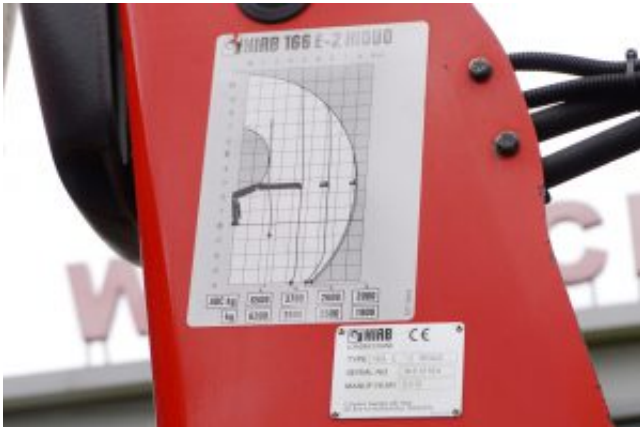

WWW.CIEZAROWKI.PL

WORKING HOURS

SALE - KRAKOW

BOOKKEEPING

ul. Karola Łowińskiego 11B

Mon. - Fri 8.00 - 16.00

+48 660 123 125

+48 696 913 500

31-752 Kraków

Saturday closed

+48 606 123 425

+48 12 397 10 50

POLAND

Sunday closed

info@ciezarowki.pl

* - All information regarding this subject of sale does not constitute an offer within the meaning of art. 66 of the Civil Code and should not be construed as an auction site and should be considered only as an invitation to negotiations in order to determine the possible content of the agreement to be concluded in writing. The company reserves the right for any errors related to the contents of the notice.